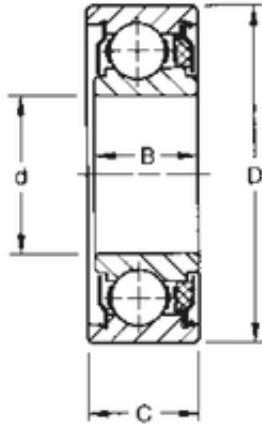

DEARING OF AMERICA CORP.

15 mm x 35 mm x 12,19 mm Timken 202KTD
deep groove ball bearings

Bearing No. 202KTD

Size	15x35x12.19 mm
Bore Diameter	15 mm
Outer Diameter	35 mm
Width	12,19 mm
d	15 mm
D	35 mm
B	12,19 mm
C	12,7 mm
Weight	0,05 Kg
Basic dynamic load rating (C)	8,65 kN

202KTD Bearing 2D drawings and 3D CAD models