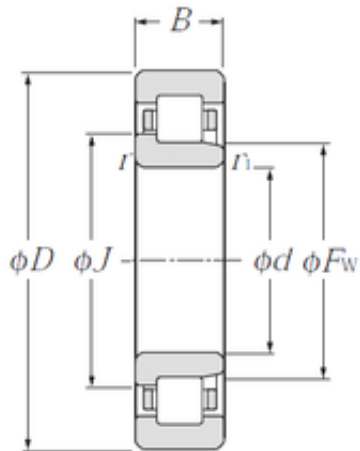

## DEARING OF AMERICA CORP.

150 mm x 270 mm x 45 mm 150 mm x 270 mm  
x 45 mm CYSD NJ230 cylindrical roller bearings

Bearing No. NJ230

Size	150x270x45 mm
Bore Diameter	150 mm
Outer Diameter	270 mm
Width	45 mm
d	150 mm
Fw	182 mm
D	270 mm
B	45 mm
C	45 mm
Weight	11 Kg
Basic dynamic load rating (C)	490 kN
Basic static load rating (C0)	360 kN
(Grease) Lubrication Speed	1700 r/min

NJ230 Bearing 2D drawings and 3D CAD models