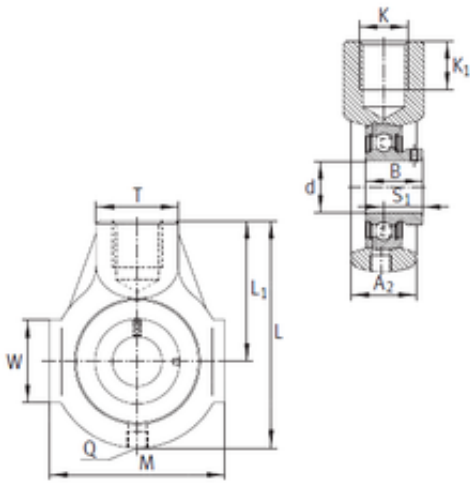

DEARING OF AMERICA CORP.

INA PHEY20 bearing units

Bearing No. PHEY20

PHEY20 Bearing 2D drawings and 3D CAD models

Bore Diameter	20 mm
d	20 mm
S1	18 mm
K1	21 mm
Thread (Q)	Rp1/8
Thread (K)	M16
B	25 mm
L	91 mm
L1	58 mm
M	65 mm
T	30 mm
W	38 mm
A2	25 mm
Weight	0,51 Kg
Basic dynamic load rating (C)	12,8 kN
Category	Mounted Units & Inserts
Inventory	0.0
Manufacturer Name	SCHAEFFLER GROUP
Minimum Buy Quantity	N/A
Weight / Kilogram	0.647
EAN	4012802806281
Product Group	M06110